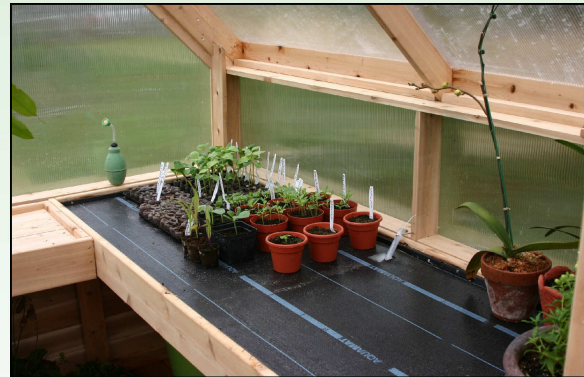

Capillary Mat Bench System